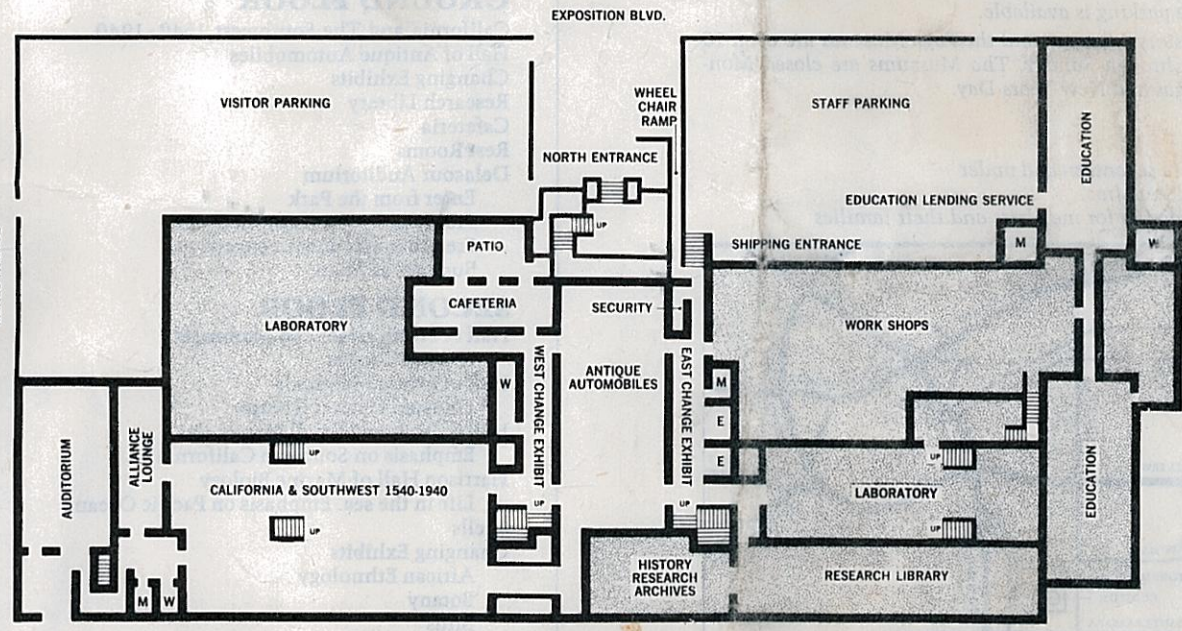

SECOND FLOOR

MAIN FLOOR

GROUND FLOOR

900 EXPOSITION BOULEVARD, LOS ANGELES, CALIFORNIA 90007
PARKING AVAILABLE. VISITING HOURS TUES. THRU SUN. 10 AM TO 5 PM.
CLOSED MON.

NATURAL HISTORY MUSEUM
OF LOS ANGELES COUNTY