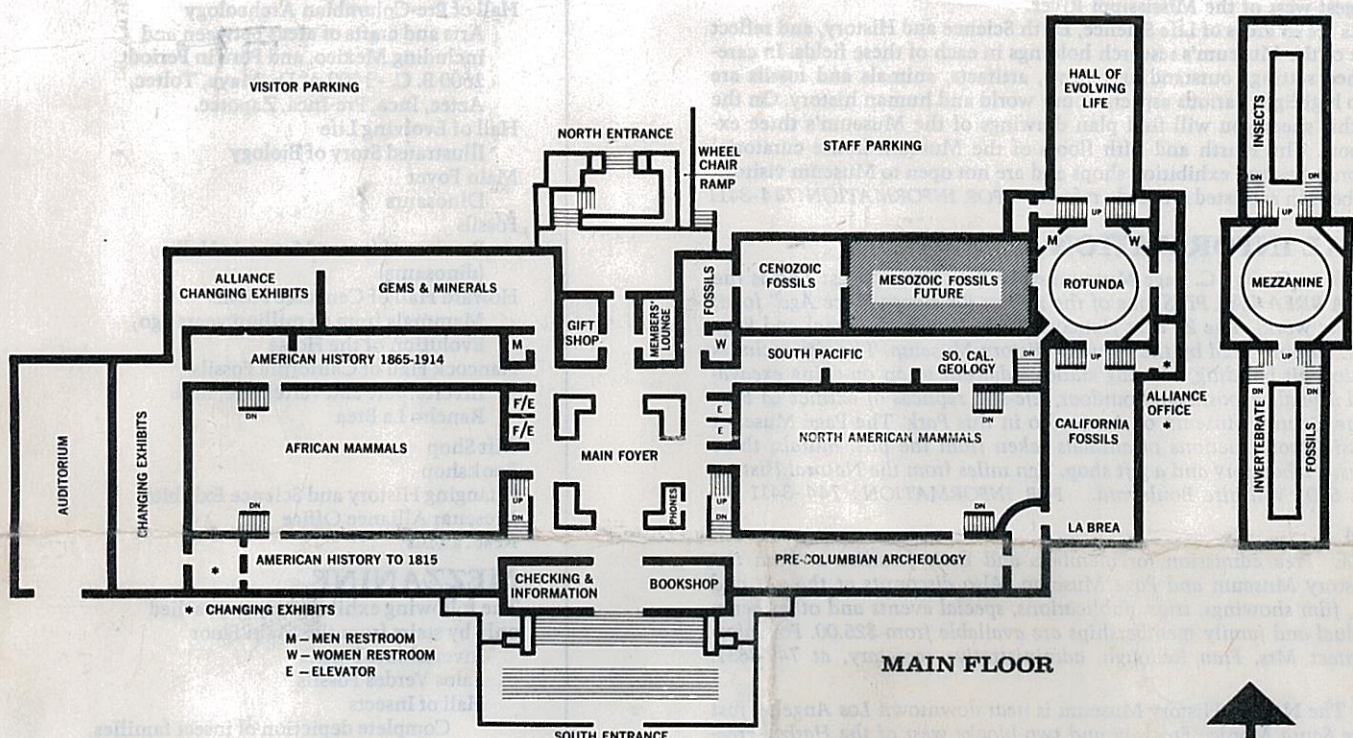

SECOND FLOOR

MAIN FLOOR

GROUND FLOOR

900 EXPOSITION BOULEVARD, LOS ANGELES, CALIFORNIA 90007
PARKING AVAILABLE. VISITING HOURS TUES. THRU SUN. 10 AM TO 5 PM.
CLOSED MON.

NATURAL HISTORY MUSEUM
OF LOS ANGELES COUNTY